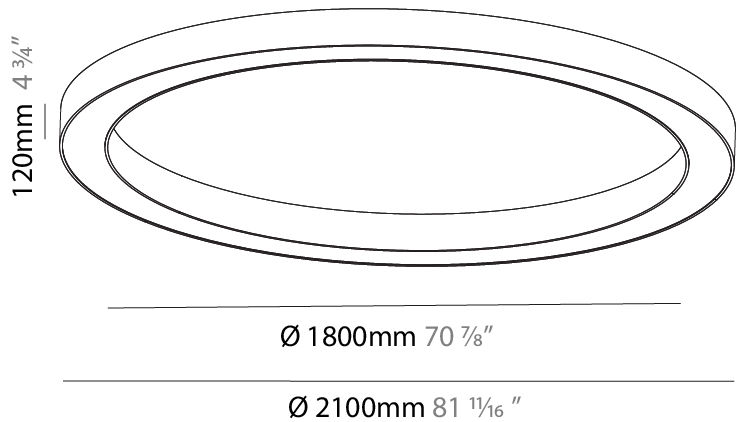

1. To build a product code in our configurator select the specify button on the base model # product page
2. To build a manual product code on this datasheet choose from the options listed below in blue font and add the suffix to the base model #

GENERAL

Series: Glorious
Subseries: Glorious
Brand: Prolicht
Division: Architectural
Mounting Type: Surface
Mounting Location: Ceiling
Subcategory: Ambient

PHYSICAL

Shape: Round
Diameter (mm): 2100
Diameter (in): 82 ¹¹/₁₆
Height (mm): 120
Height (in): 4 ³/₄
Light Distribution: Direct
Weight (kg): 25.133
Weight (lbs): 55.29
Diffuser: PMMA - Opal
Fixture Finish: SSR / BKV / CWI / CRY / HAB / UFT / ITA / RUA / FTG / MYG / LOD / PUS / FRO / FUP / KIA / POP / BLS / SPG / MEY / GOH / GUM / CHC / COM / ABZ / JAG / OBR / MOS / ROR
Fixture Material: Aluminum

ELECTRICAL

Lamp Type: LED (Zhaga Standard)
Input Wattage (W): 101
Total Output Wattage (W): 84 / 67.2 (3500K)
Dimming: Non-Dimming / Phase Dimming (120Vac only) / 0-10V Dimming
Driver Included: Yes
Driver Location: Integrated
Driver Type: Constant Current - 120 / 277Vac
Driver Class: Class 2
Input Voltage (V): 120 - 277
Constant Current (MA): 350 / 700 (3500K)

LED

Color Temperature (°K): 3000 / 3500 / 4000
Max. Delivered Lumen (lm): 9690 / 10035 / 10240
CRI: >80 CRI
Efficiency (%): 65
Lamp Life (hrs): 50000

OPTICAL

RATINGS AND CERTIFICATIONS

Certified By: Certified for North American Standards
IP rating: IP20