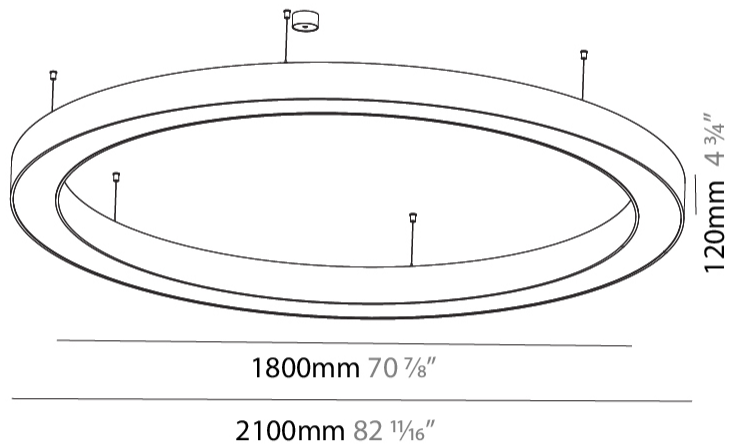

GENERAL

Series: Glorious
Subseries: Glorious
Brand: Prolight
Division: Architectural
Mounting Type: Suspension
Mounting Location: Ceiling
Subcategory: Ambient

PHYSICAL

Shape: Round
Diameter (mm): 2100
Diameter (in): 82 11/16
Height (mm): 120
Height (in): 4 3/4
Max. Overall Height (mm): 2120
Max. Overall Height (in): 83 7/16
Light Distribution: Direct
Weight (kg): 25.9
Weight (lbs): 56.98
Diffuser: PMMA - Opal or Micro-Prism
Fixture Finish: SSR / BKV / CWI / CRY / HAB / UFT / ITA / RUA / FTG / MYG / LOD / PUS / FRO / FUP / KIA / POP / BLS / SPG / MEY / GOH / GUM / CHC / COM / ABZ / JAG / OBR / MOS / ROR
Fixture Material: Aluminum

ELECTRICAL

Lamp Type: LED (Zhaga Standard)
Input Wattage (W): 105
Total Output Wattage (W): 84 / 67.2 (3500K)
Dimming: Non-Dimming / Phase Dimming (120Vac only) / 0-10V Dimming
Driver Included: Yes
Driver Location: Integrated
Driver Type: Constant Current
Driver Class: Class 2
Input Voltage (V): 120 - 277
Constant Current (MA): 350 / 700 (3500K)

LED

Color Temperature (°K): 3000 / 3500 / 4000
Max. Delivered Lumen (lm): 9690 / 10035 / 10240
CRI: >80 CRI
Efficiency (%): 65
Lamp Life (hrs): 50000

OPTICAL

RATINGS AND CERTIFICATIONS

Certified By: Certified for North American Standards
IP rating: IP20